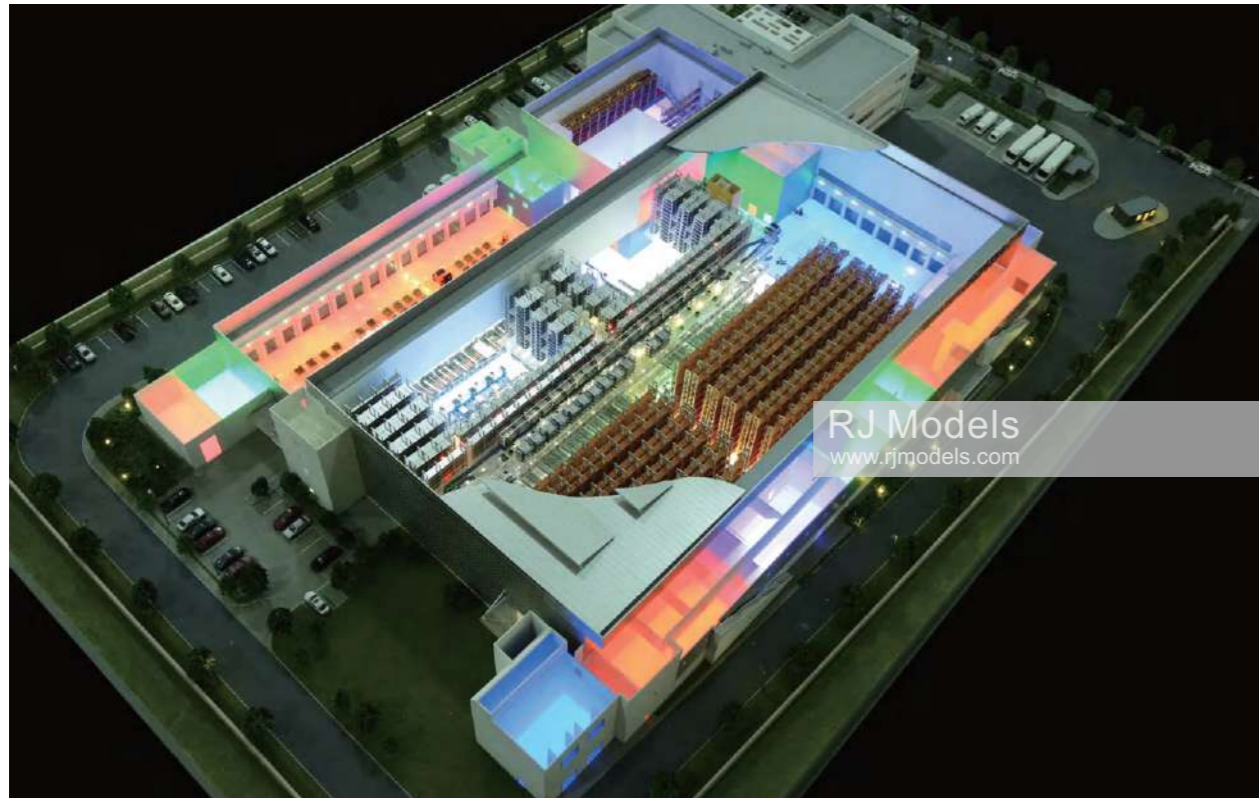

RJ Models

INDUSTRIAL + OTHER MODELS

Macallan New Distillery, Scotland
Edrington
1:120

Tecom Warehouse, Dubai
Tecom Goup
1:50

Ice Factory, UAE
Sharjah Dibba
1:100

Sewage Treatment, Jordan
1:75

Barakah Nuclear Power, Dubai
Emirates Nuclear Energy Corporation
1:100