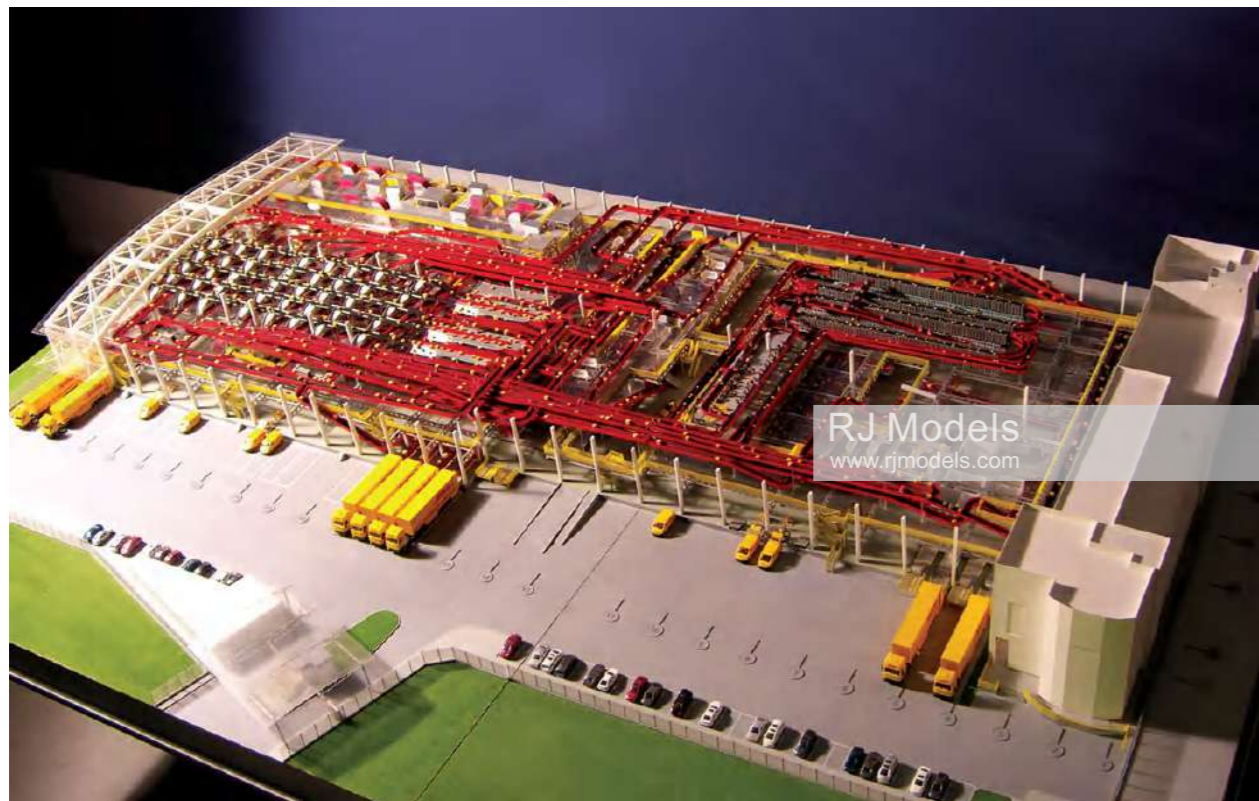

RJ Models

INDUSTRIAL + OTHER MODELS

Macallan New Distillery, Scotland
Edrington
1:120

Tecom Warehouse, Dubai
Tecom Goup
1:50

Ice Factory, UAE
Sharjah Dibba
1:100

Sewage Treatment, Jordan
1:75

Barakah Nuclear Power, Dubai
Emirates Nuclear Energy Corporation
1:100

Sewage Treatment Plant, Israel
1:150

DHL Central Asia Hub, Hong Kong
DHL Hong Kong
1:100

Sewage Treatment, Morocco
1:200

Toyota Plaza, Bahrain
1:200

Nanjing Electric Power Exhibition Hall
1:25

Oil Drilling, South China Sea
 COSL
 1:100