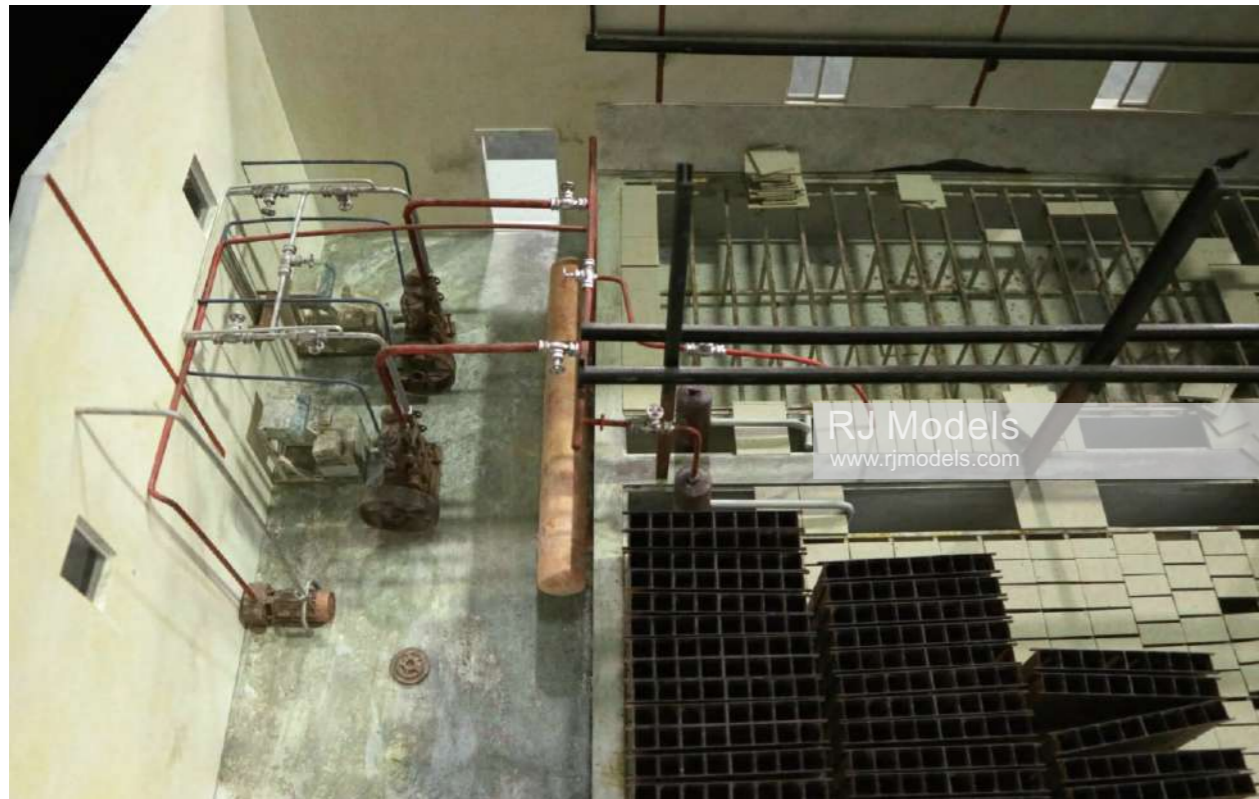

RJ Models

INDUSTRIAL + OTHER MODELS

Macallan New Distillery, Scotland
Edrington
1:120

Tecom Warehouse, Dubai
Tecom Goup
1:50

Ice Factory, UAE
Sharjah Dibba
1:100

Sewage Treatment, Jordan
1:75

Barakah Nuclear Power, Dubai
Emirates Nuclear Energy Corporation
1:100