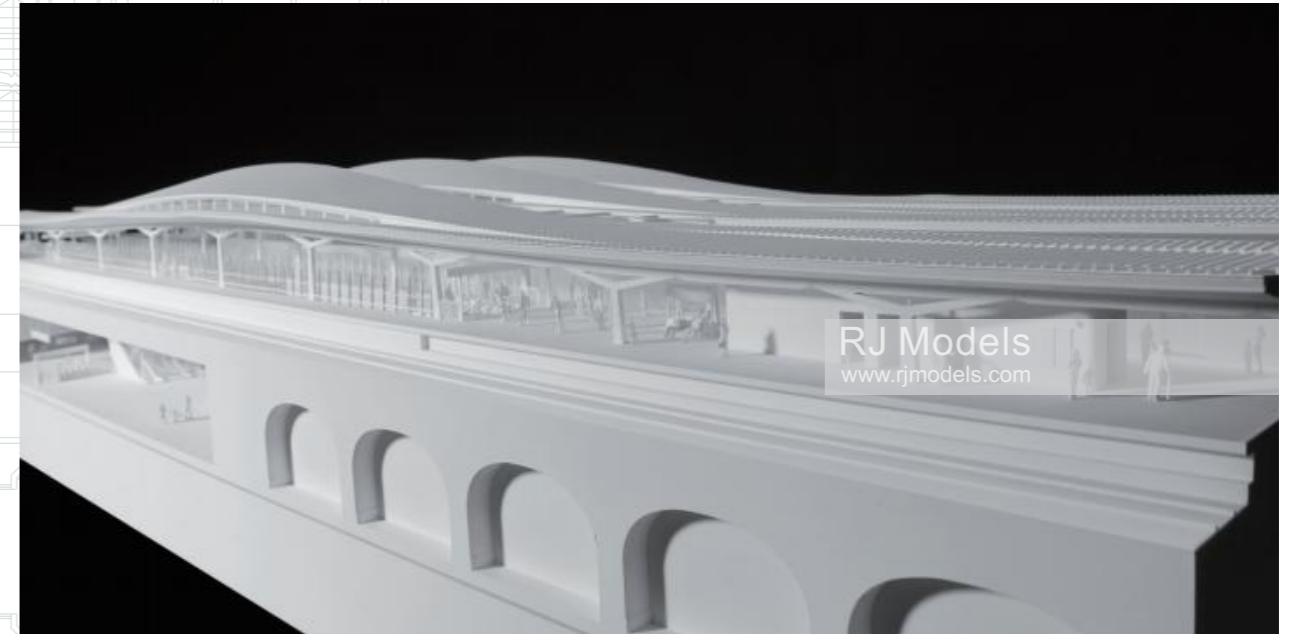

## TRANSPORT STATION + PORT MODELS

Moynihan Station, New York  
SOM  
1:50

London Bridge Station Redevelopment  
 Grimshaw Architects  
 1:100

RJ Models  
 www.rjmodels.com

RJ Models  
 www.rjmodels.com

RJ Models  
www.rjmodels.com