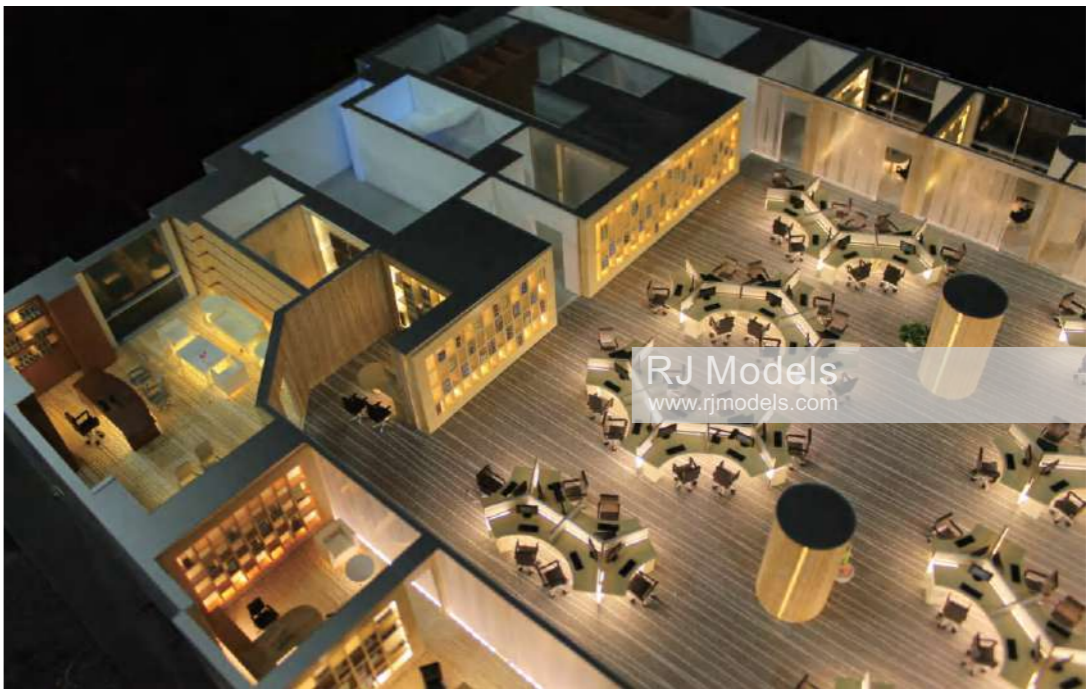

RJ Models
www.rjmodels.com