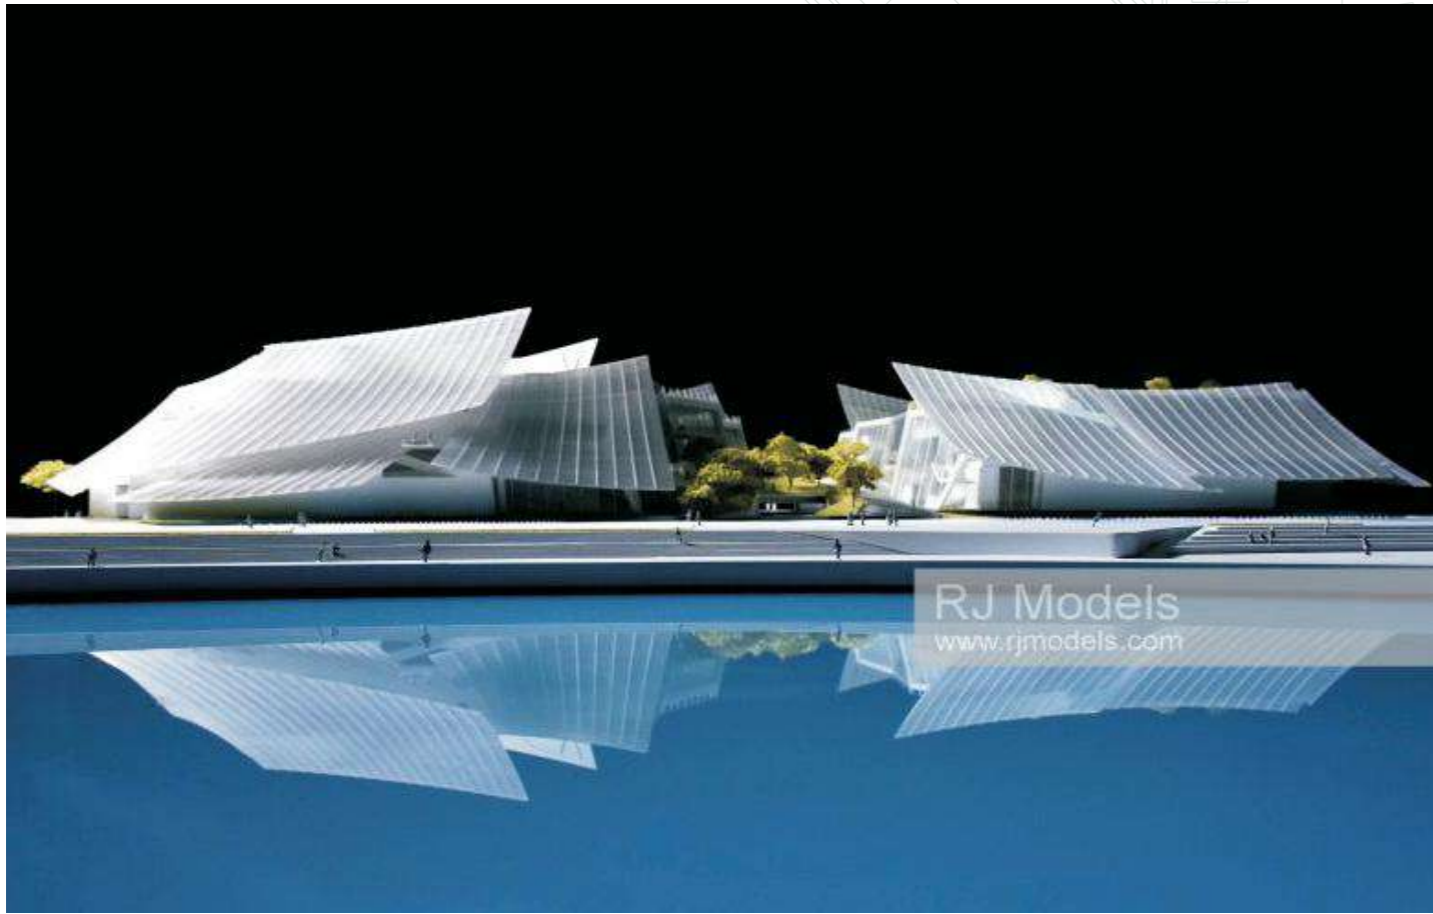

Taipei Performing Art Center, Taiwan
 OMA
 1:100

Opera House, ShenZhen
BIG
1:1000

Cloud Valley, Chongqing
BIG
1:500

Cultural Center, Zhanjian
HPP
1:750

Yiwu Grand Theater
MAD
1:200

Guoshen Museum
RSH
1:500