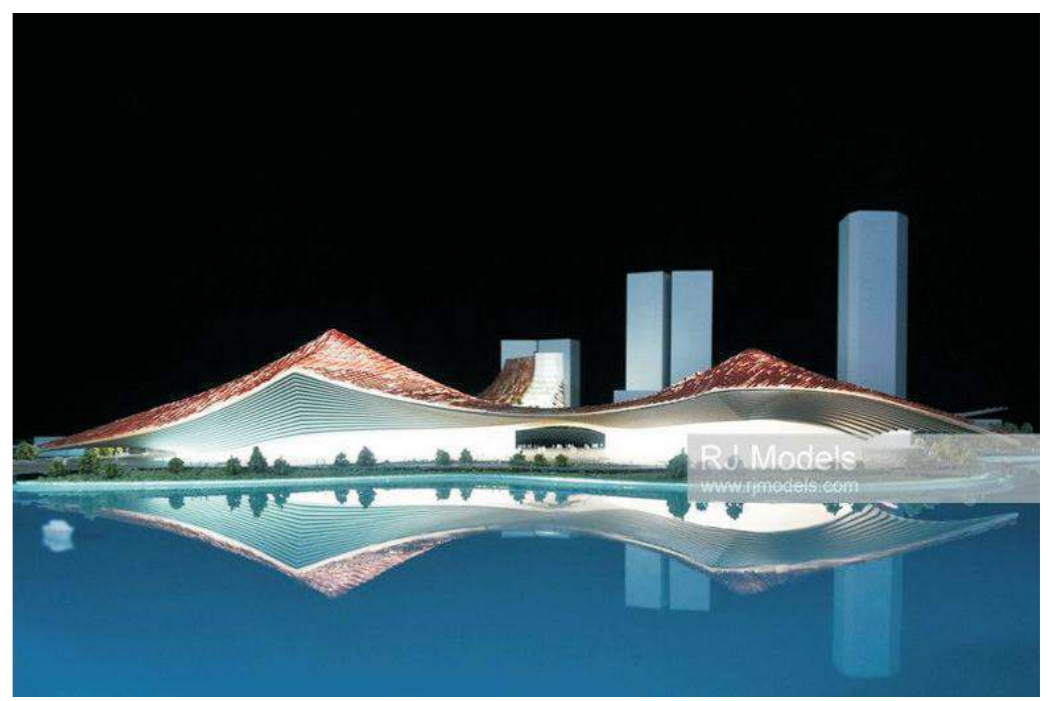

Shenzhen Opera House
RSH
1:500

Yellow River National Museum, Zhengzhou
 SZAD
 1:300

Science and Technology Convention Center, Songshan Lake
 Sou Fujimoto
 1:500

Shenzhen Opera House
Kengo Kuma
1:500

Shenzhen Aquarium
 Kengo Kuma
 1:500