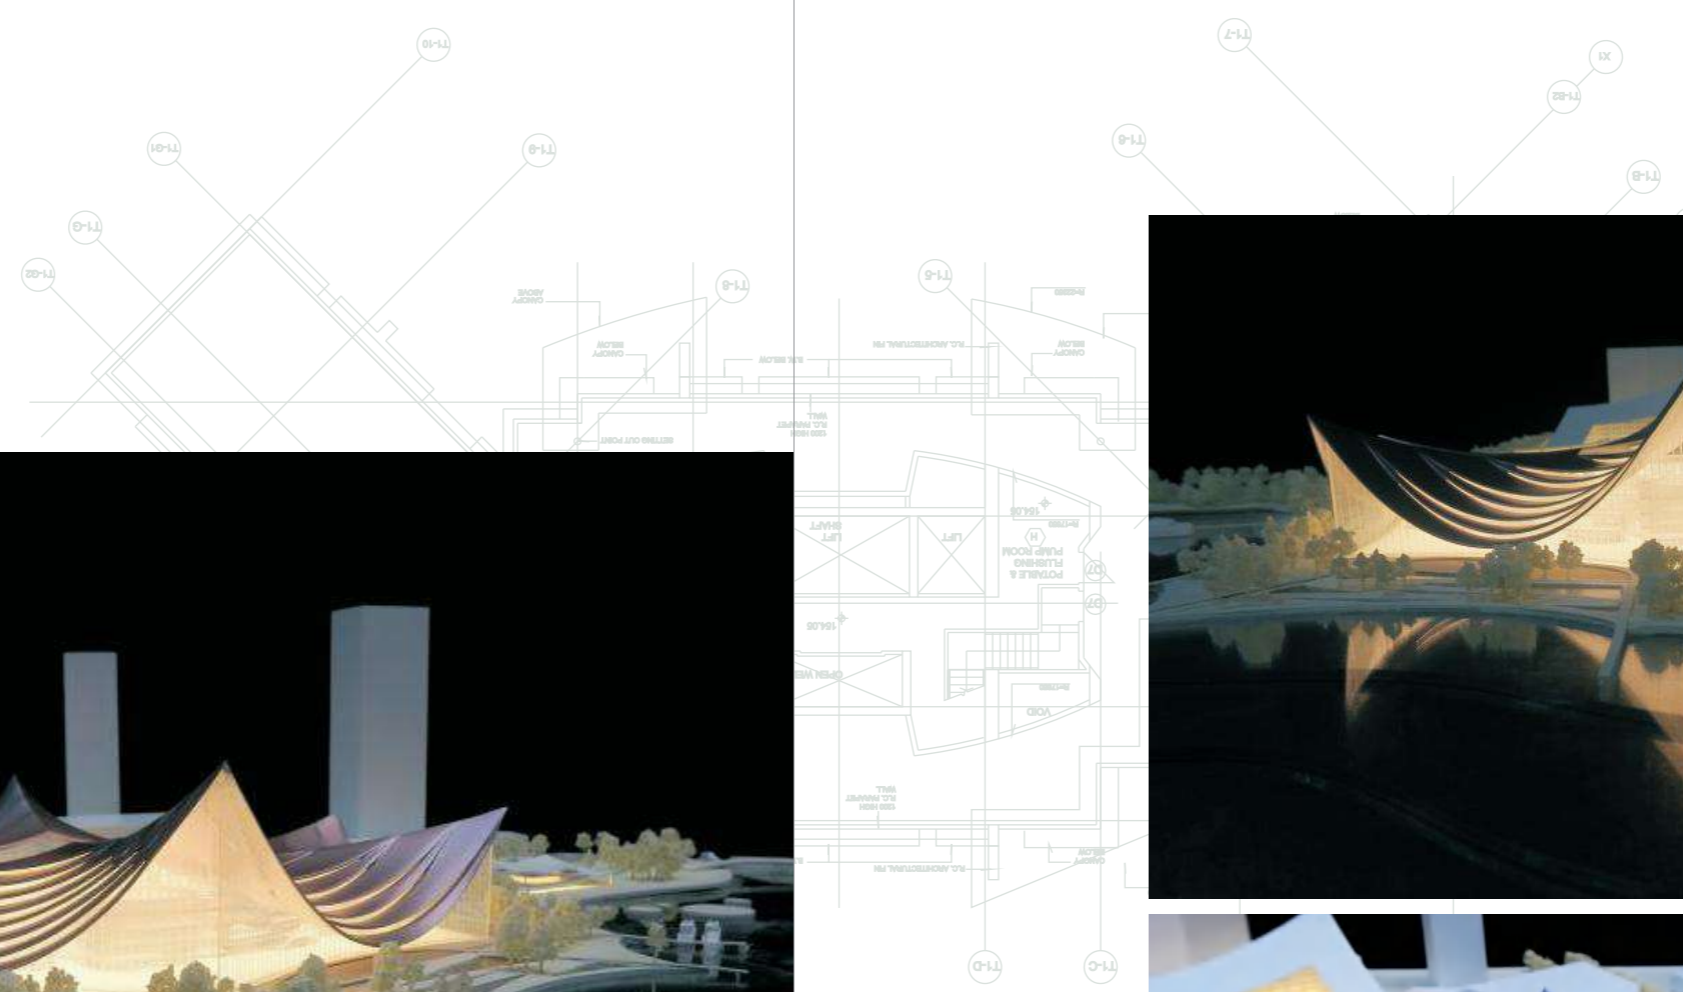

Taipei Performing Art Center, Taiwan
 OMA
 1:100

Opera House, ShenZhen
BIG
1:1000

Cloud Valley, Chongqing
BIG
1:500

Cultural Center, Zhanjian
HPP
1:750

Yiwu Grand Theater
MAD
1:200

Guoshen Museum
RSH
1:500