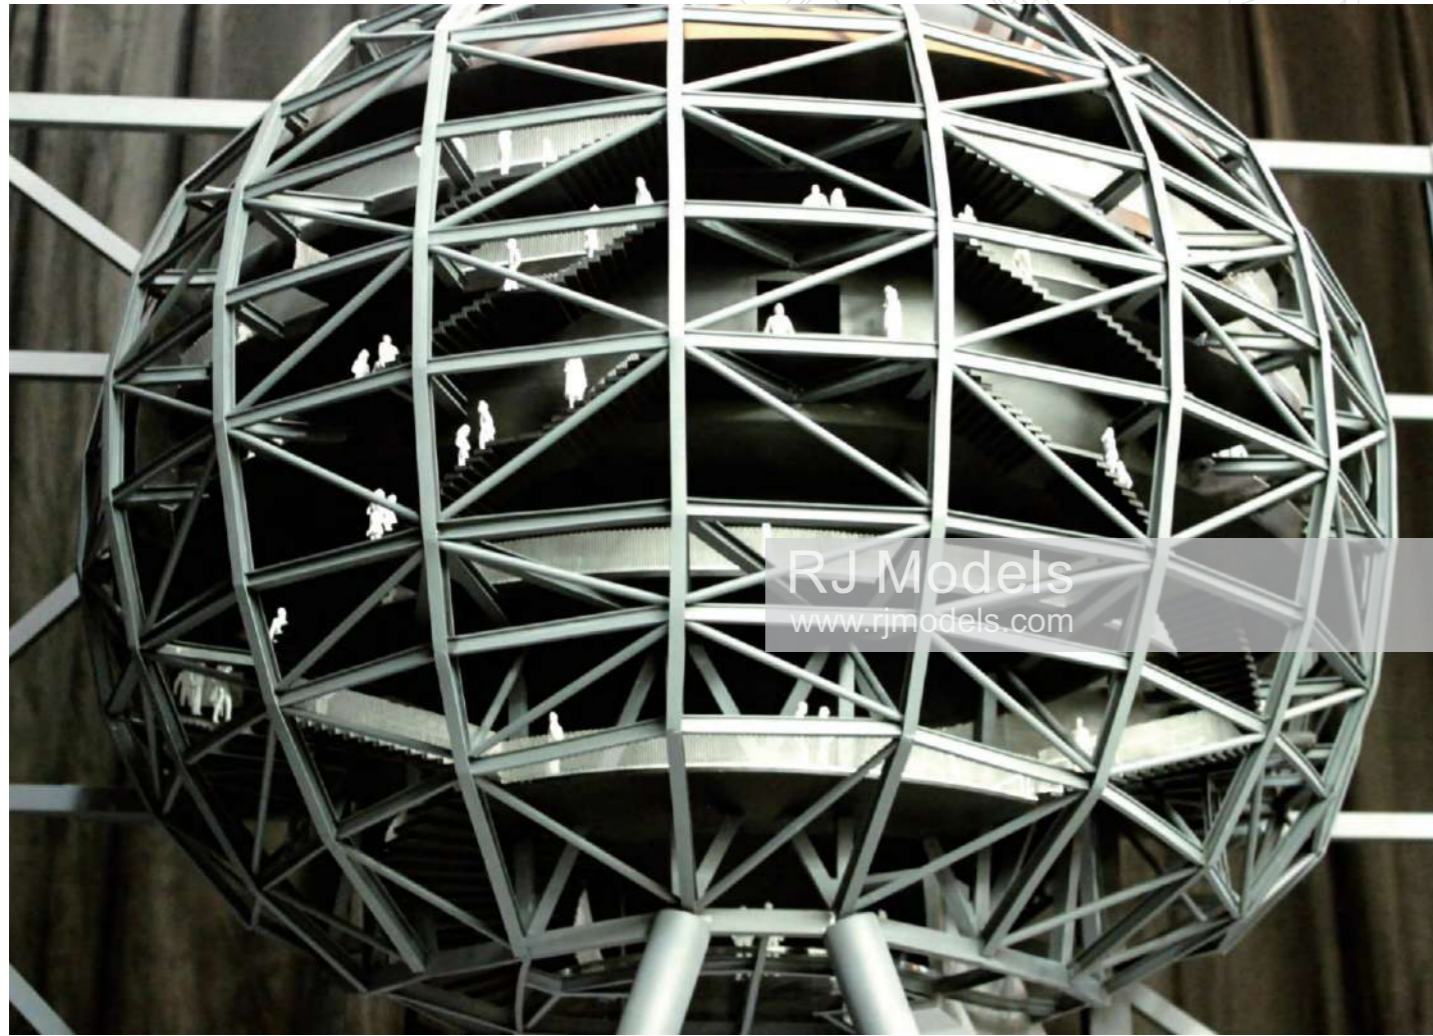

Baoan Museum, Shenzhen
RLP
1:500