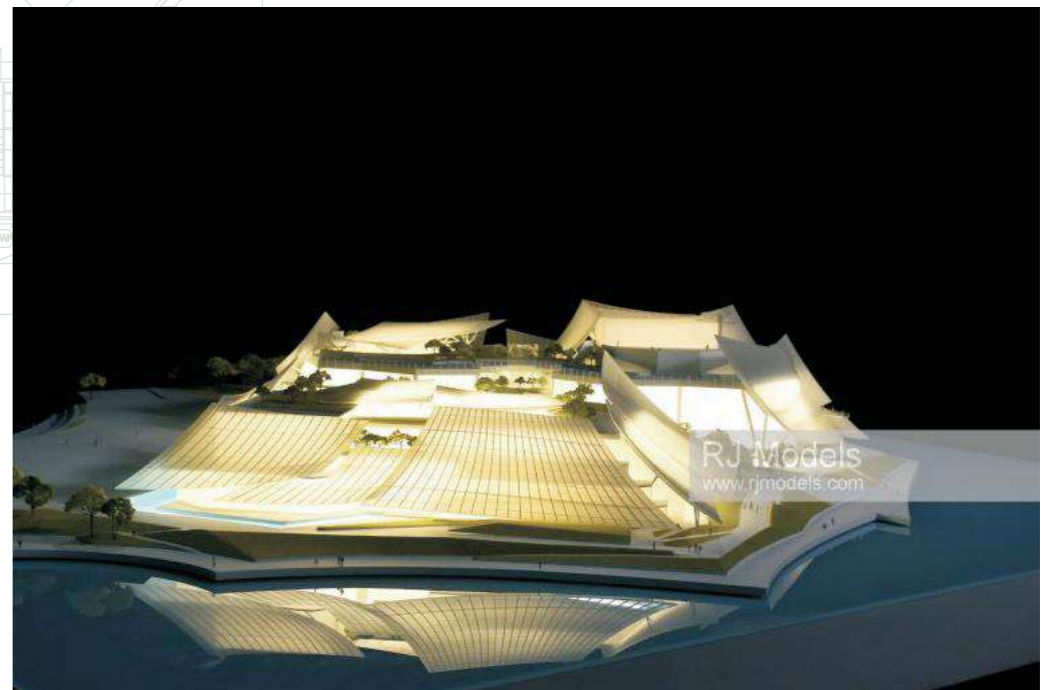

Taipei Performing Art Center, Taiwan
 OMA
 1:100

Opera House, ShenZhen
BIG
1:1000

Cloud Valley, Chongqing
BIG
1:500

Cultural Center, Zhanjian
HPP
1:750

Yiwu Grand Theater
MAD
1:200

Guoshen Museum
RSH
1:500