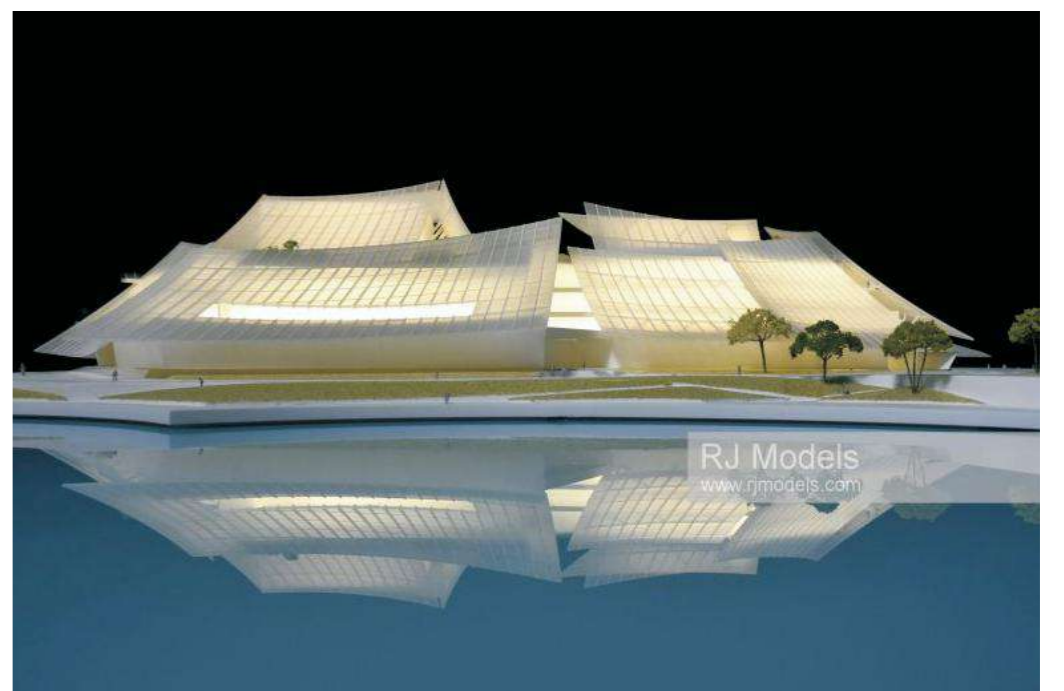

Taipei Performing Art Center, Taiwan
 OMA
 1:100

Opera House, ShenZhen
BIG
1:1000

Cloud Valley, Chongqing
BIG
1:500

Cultural Center, Zhanjian
HPP
1:750

Yiwu Grand Theater
MAD
1:200

Guoshen Museum
RSH
1:500