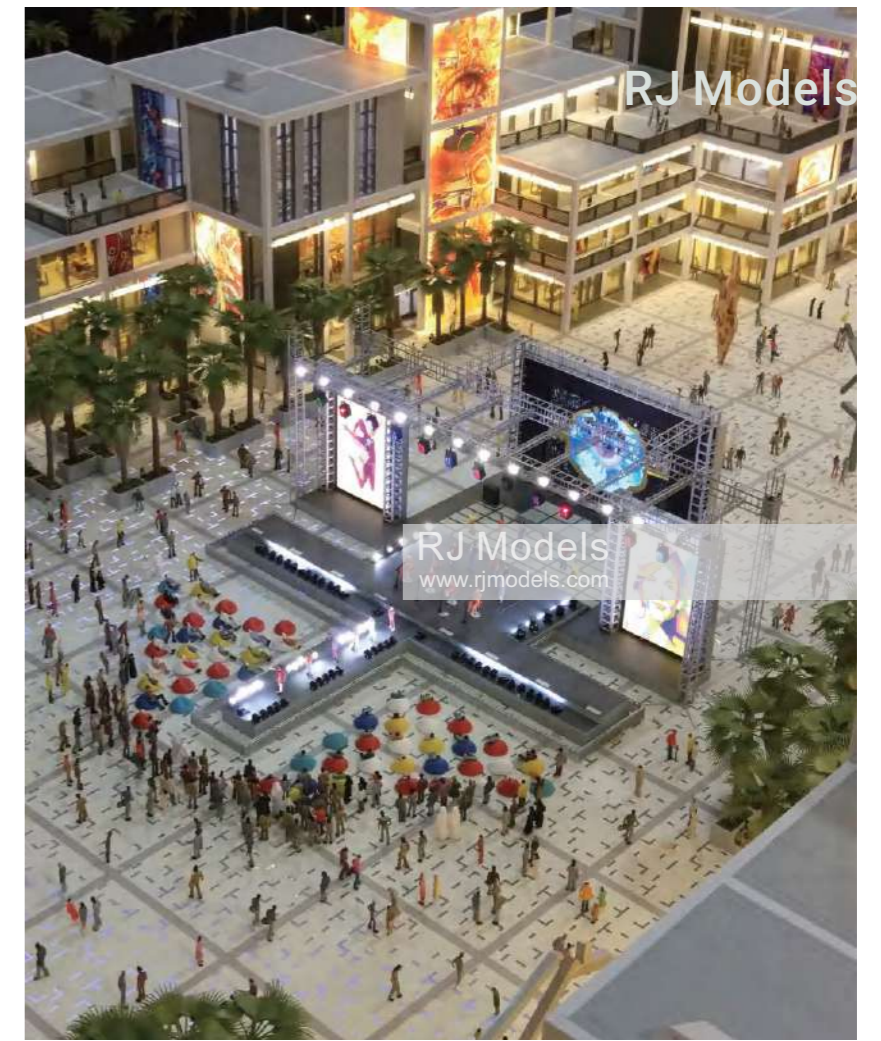

Godolphin Museum, Dubai
1:150

Museum of The Future, Dubai
1:150

Cultural Center, Dubai
TECOM
1:100

Old Central Police Office, Hong Kong
1:200

RJ Models
www.rjmodels.com

Saudi Arabia Pavilion Expo 2020, Saudi Arabia
10 Design
1:100