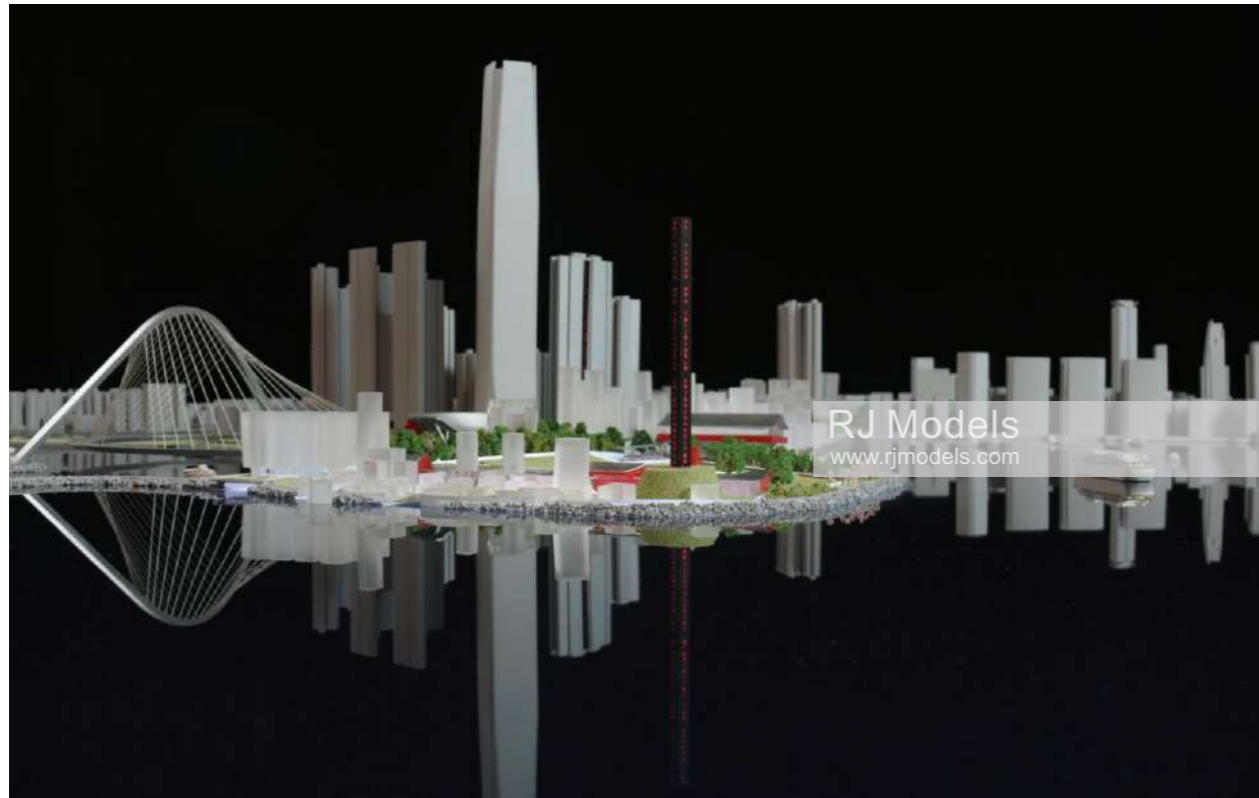

West Kowloon Cultural District Scheme, Hong Kong
OMA
1:2000

West Kowloon Cultural District Scheme, Hong Kong
Kenzo Tange
1:750