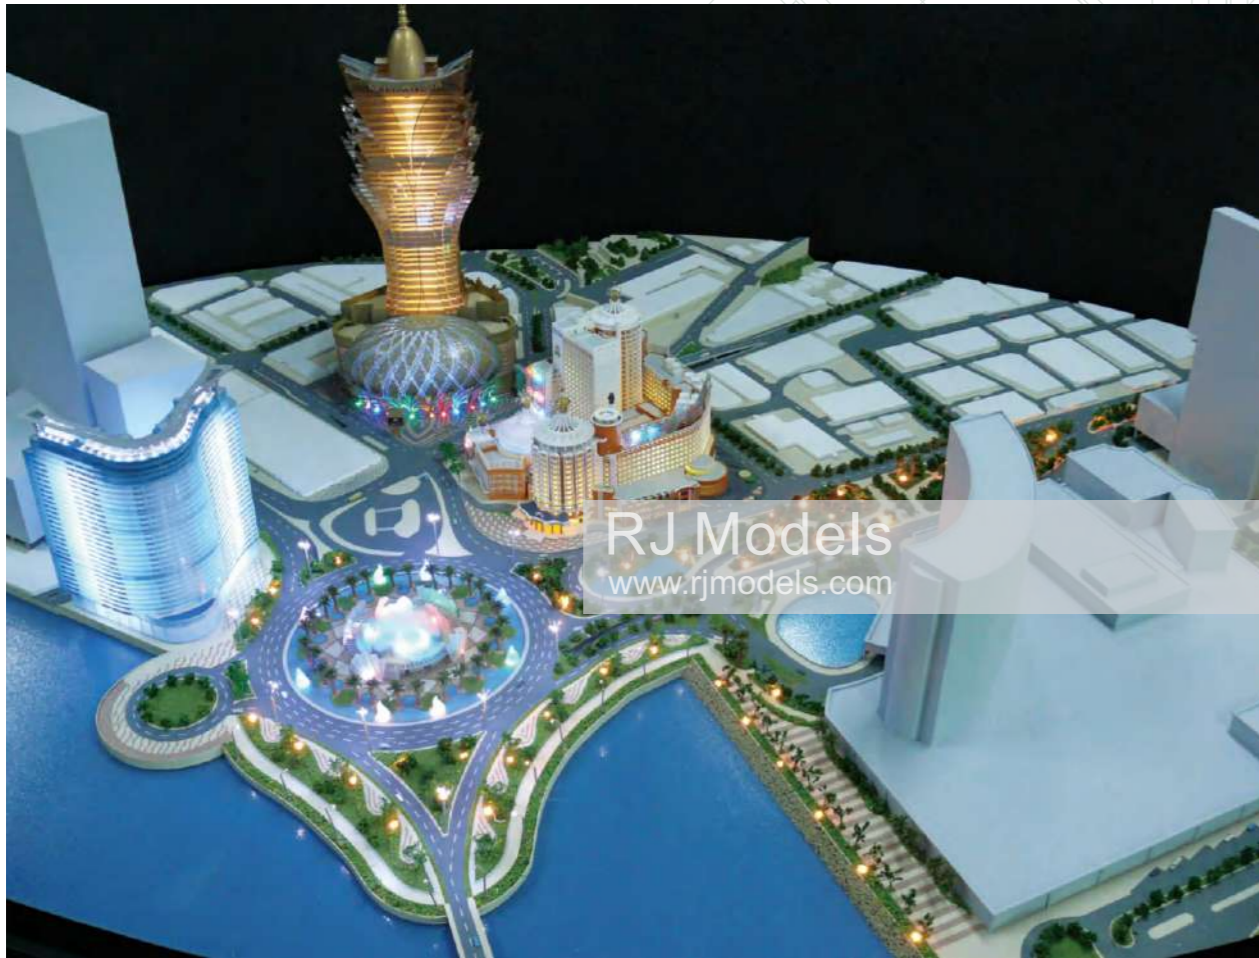

RJ Models
www.rjmodels.com

Lisboa Hotel, Macau
DLN
1:500