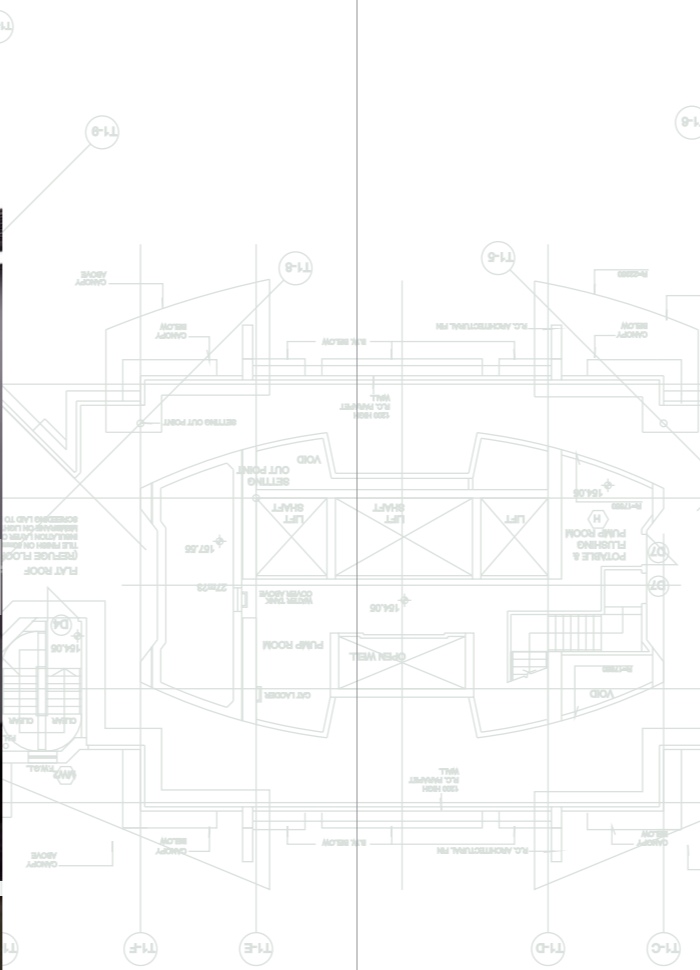

Fatih Master Plan, Istanbul  
1:750

Euro America Financial City, Hangzhou  
1:140

CR City, Shenzhen  
China Resource Land  
1:250

RJ Models  
www.rjmodels.com

RJ Models  
www.rjmodels.com

RJ Models  
www.rjmodels.com