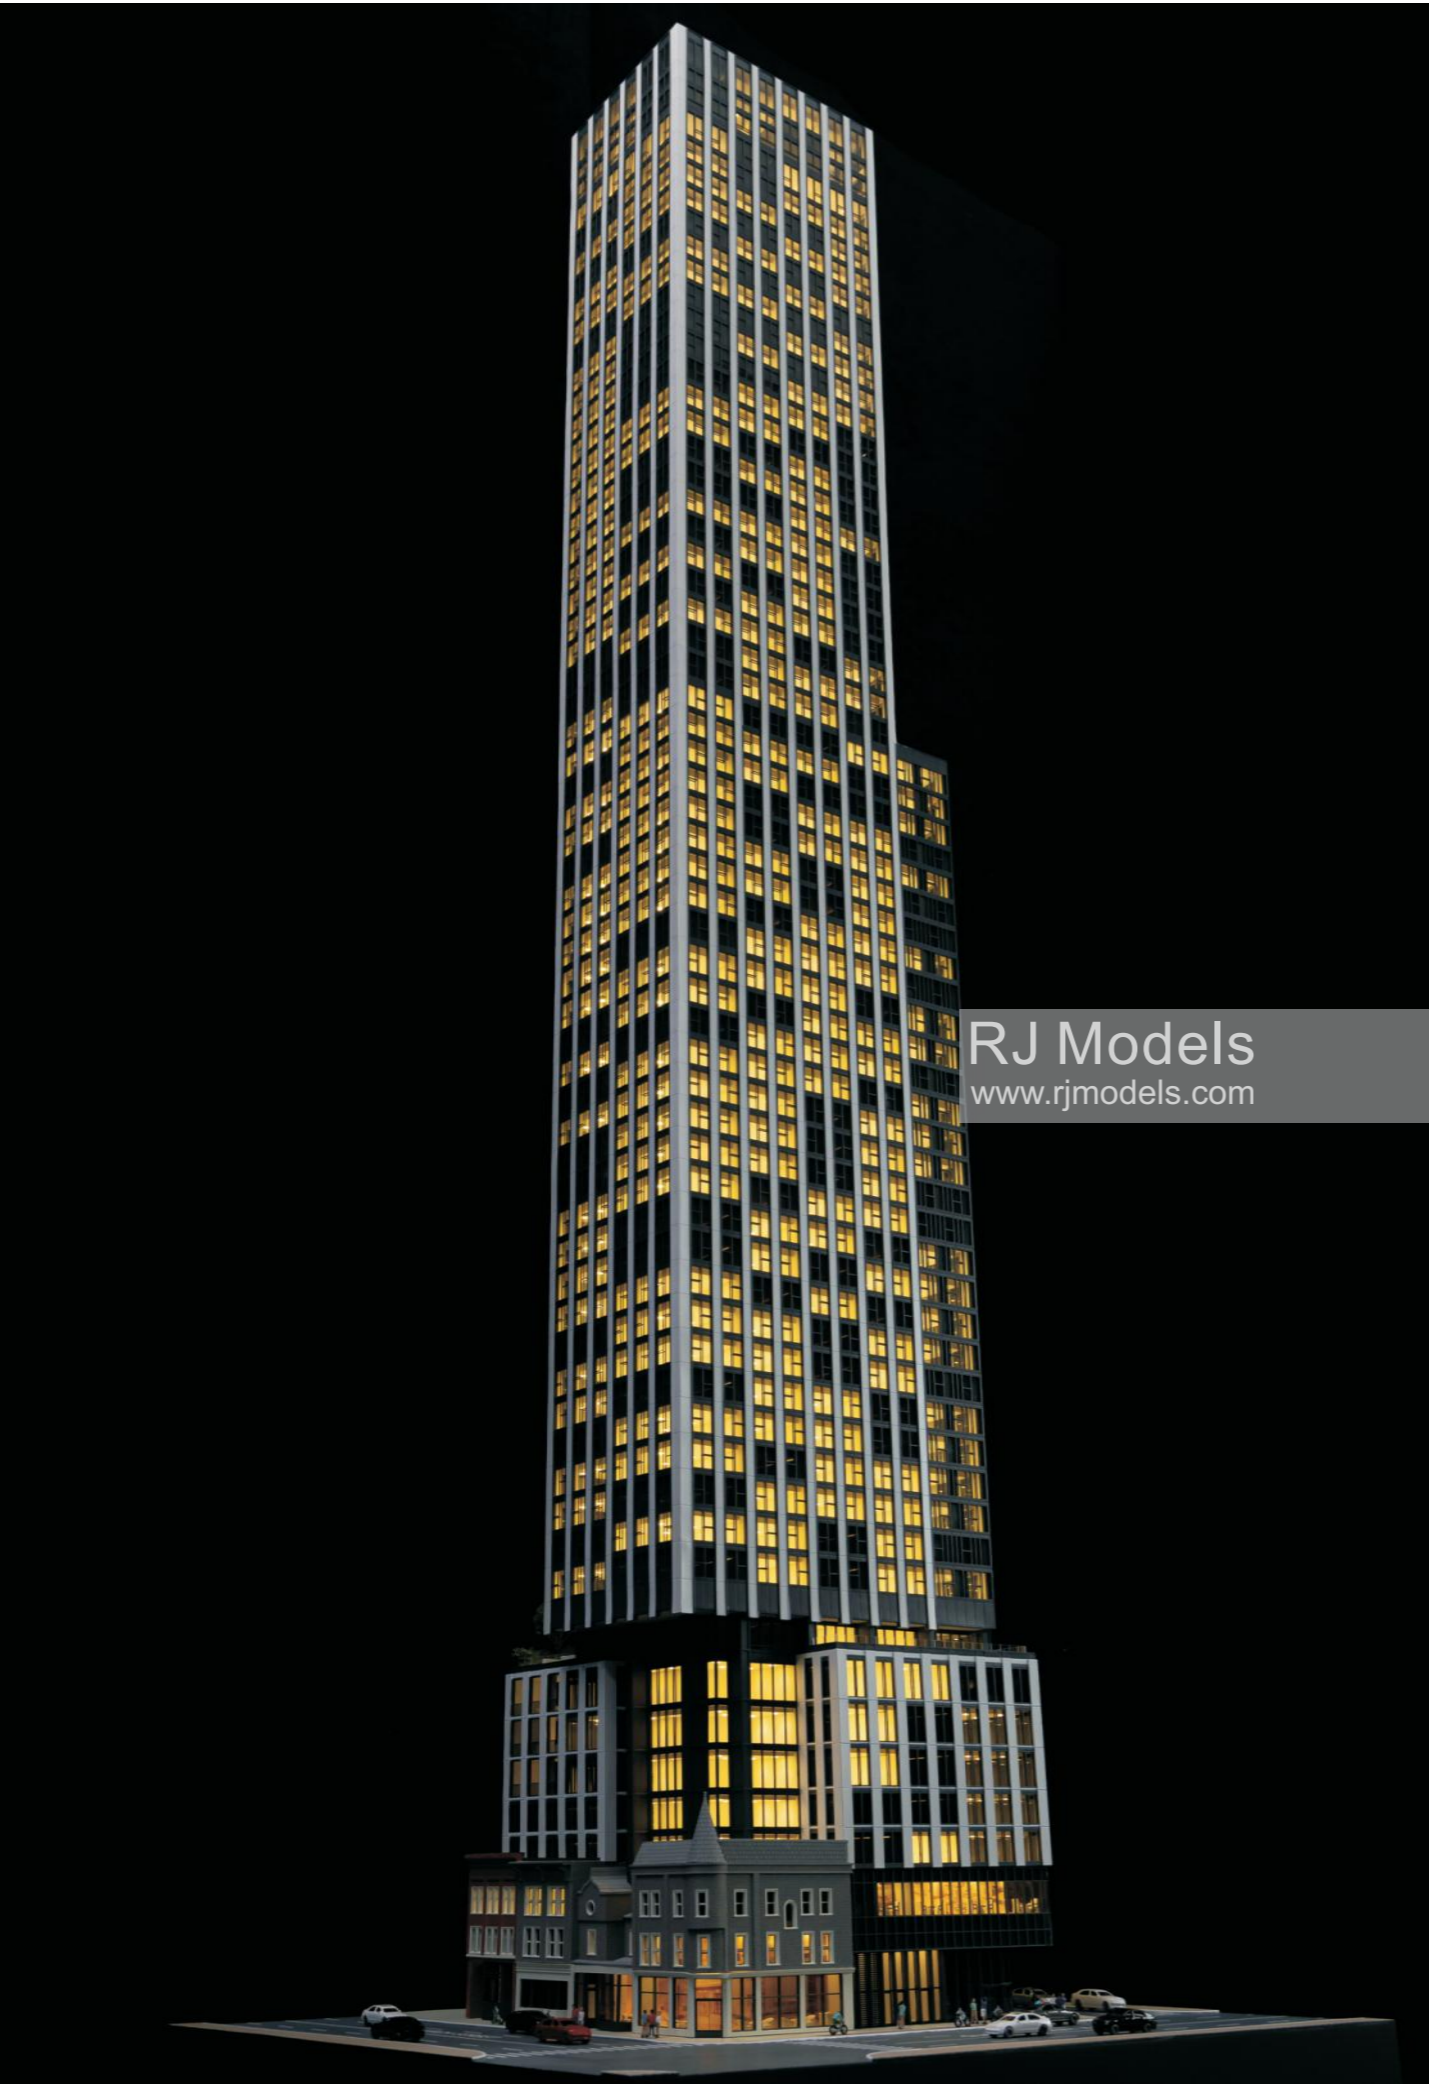

RJ Models
www.rjmodels.com